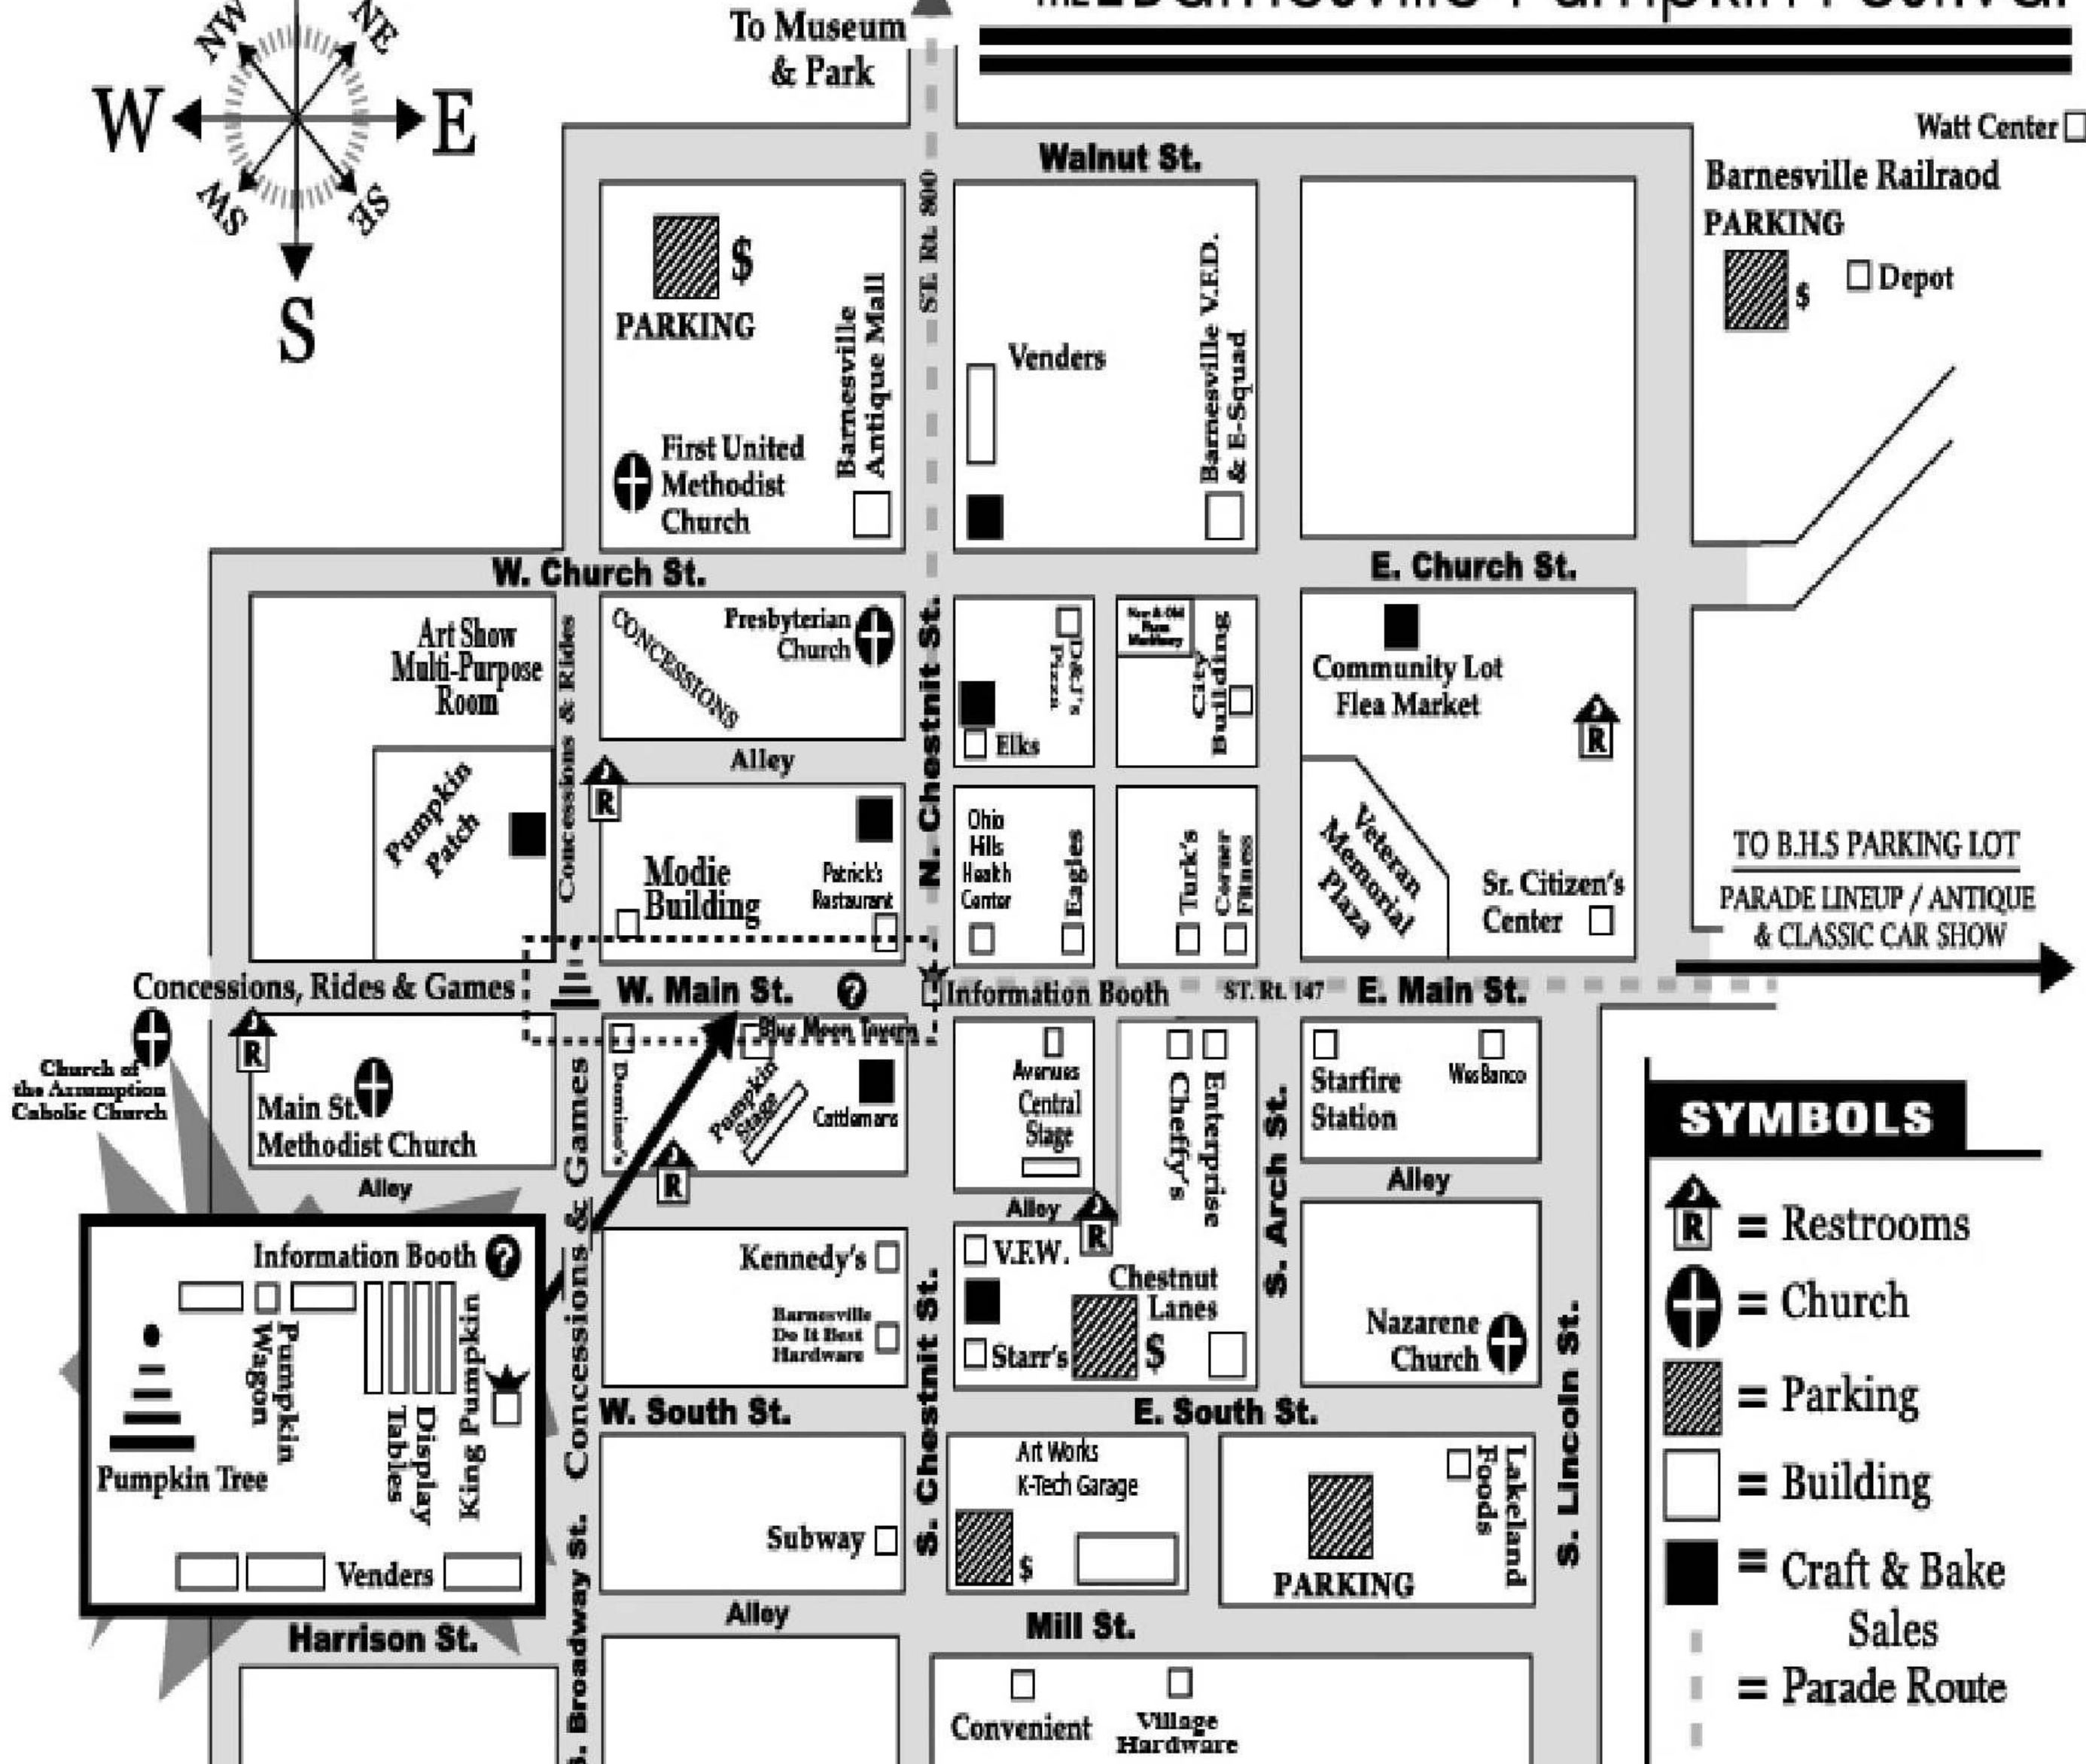

Where the Action Is

DURING THE Barnesville Pumpkin Festival

SYMBOLS

- = Restrooms
- = Church
- = Parking
- = Building
- = Craft & Bake Sales
- = Parade Route